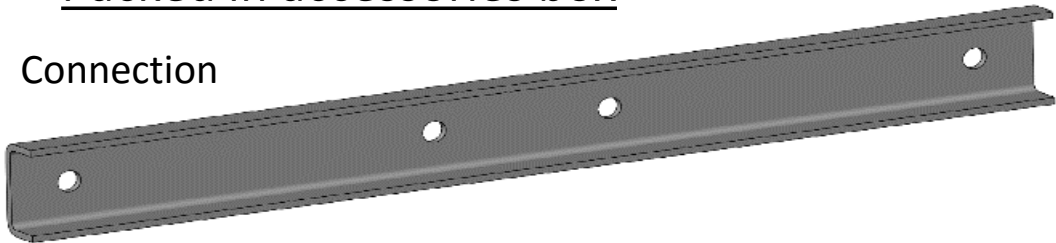

Spacing bar assembly

Packed in accessories box

Connection

Nut M8

Self locking bolt
M8 20mm